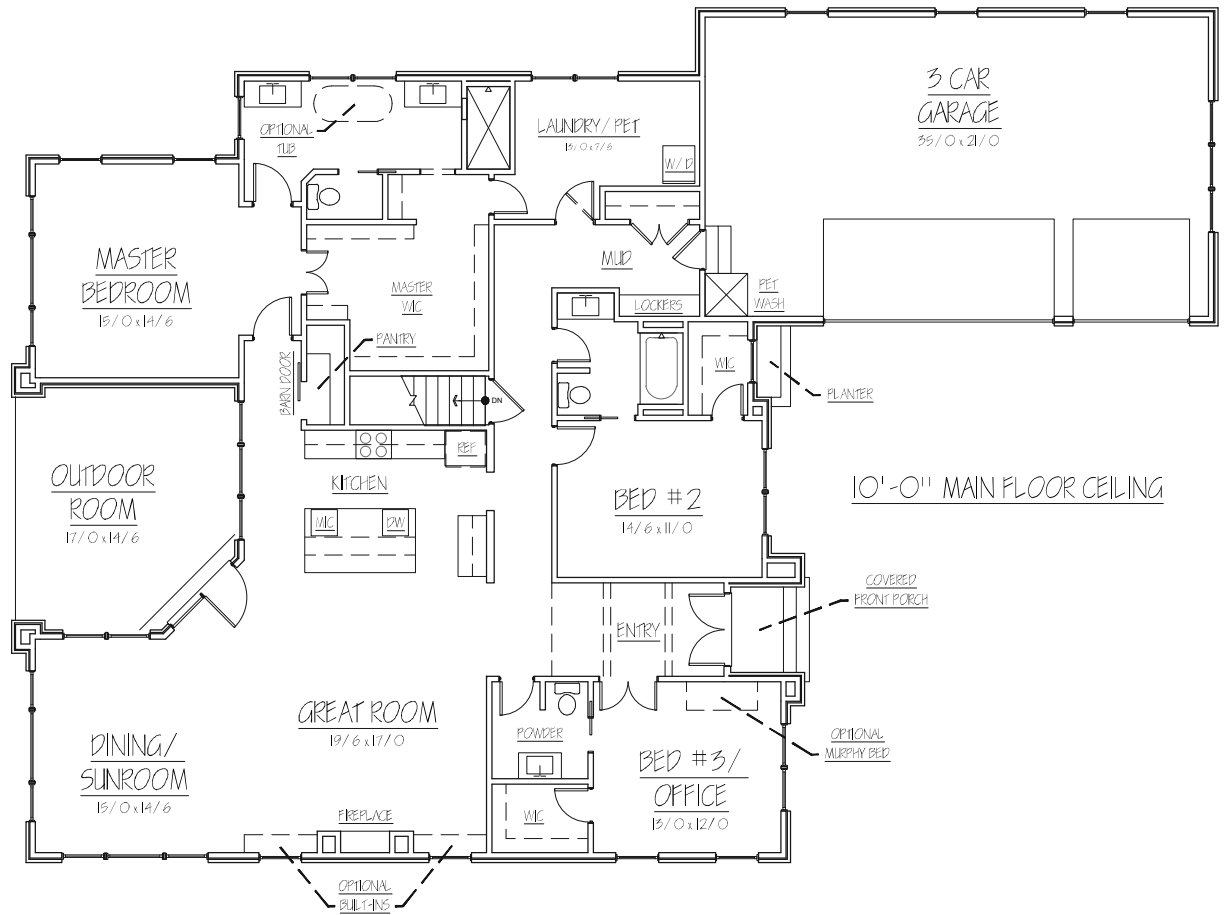

**HOMES** *by* **REXBROWN**  
Custom Built Quality Since 1993

CUSTOM • DESIGN • BUILD

BROOKSIDE LOT 198  
16888 GEORGE GANG BLVD, WESTFIELD, IN 46062

HOMESBYREXBROWN.COM  
(317) 587-1388

REAR ELEVATION

© 2018 HOMES BY REX BROWN.  
ALL RIGHTS RESERVED.

CUSTOM • DESIGN • BUILD

CUSTOM • DESIGN • BUILD

HOMESBYREXBROWN.COM  
 (317) 587-1388

|                               |                      |
|-------------------------------|----------------------|
| LOWER LEVEL OPTIONAL FINISHED | 926 SQ. FT.          |
| <b>LOWER LEVEL TOTAL</b>      | <b>1,160 SQ. FT.</b> |