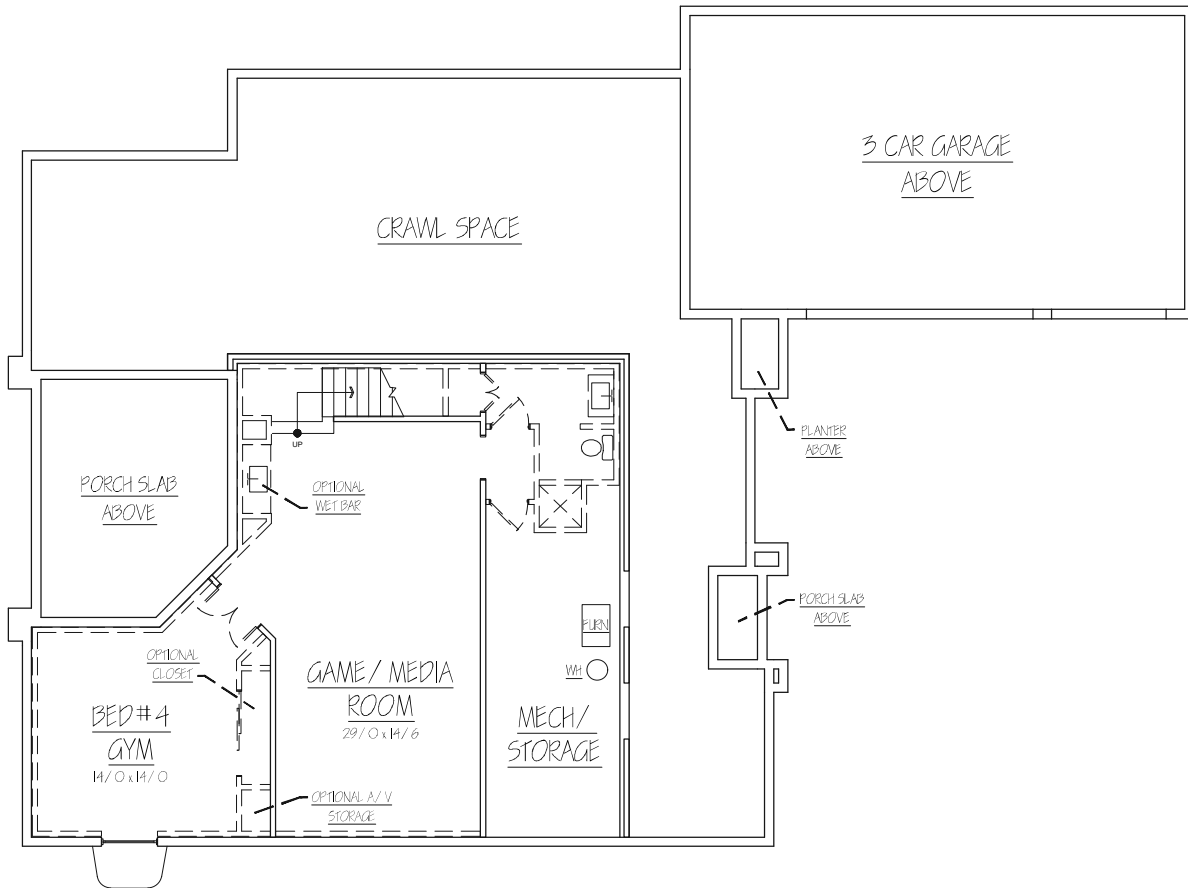

**HOMES** *by* **REXBROWN**  
Custom Built Quality Since 1993

CUSTOM • DESIGN • BUILD

BROOKSIDE LOT 198  
16888 GEORGE GANG BLVD, WESTFIELD, IN 46062

HOMESBYREXBROWN.COM  
(317) 587-1388

REAR ELEVATION

© 2018 HOMES BY REX BROWN.  
ALL RIGHTS RESERVED.

CUSTOM • DESIGN • BUILD

CUSTOM • DESIGN • BUILD

HOMESBYREXBROWN.COM  
 (317) 587-1388

|                               |                      |
|-------------------------------|----------------------|
| LOWER LEVEL OPTIONAL FINISHED | 926 SQ. FT.          |
| <b>LOWER LEVEL TOTAL</b>      | <b>1,160 SQ. FT.</b> |